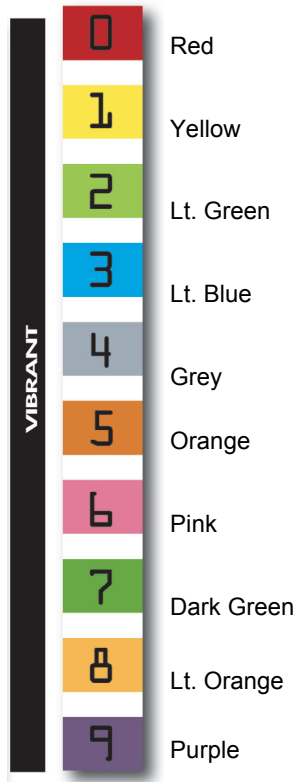

1700R-0V7

LTO RFID Ultrium Generation7

Description

6 Human readable characters with 7th & 8th position media Id-L7
 Vertical alpha-numeric volume serial number

6 Characters can be any combination of A-Z or 0-9

Helvetica Font

Tri-Optic Vibrant color scheme

Matte overlamine

Barcode 3 of 9

20 labels per sheet

Minimum order of

20 labels

3.07" X 0.65"

Numeric characters – Black on Vibrant background per chart

Alpha characters – Specifv. for example:

ABC = Black on
 White T = Red,
 R = Yellow,
 I = Lt. Blue

Tri-Optic www.tri-optic.com 6800 West 117th Avenue Broomfield, CO 80020
 Tel: 303.465.2800 Sales: 888.438.8362 Fax: 888.438.8363