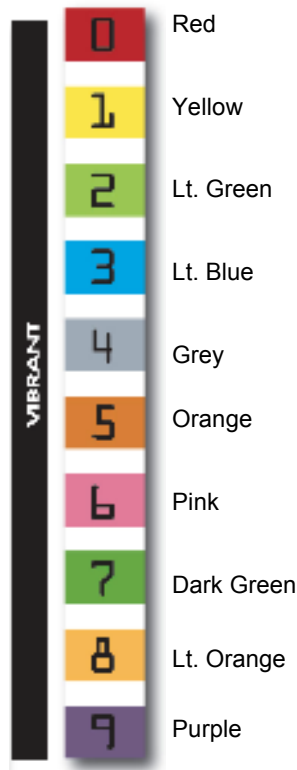

1700-TH2 T10K (Standard) Label Generation 2

Description

6 Human readable characters with 7th & 8th positions media Id-T2
Horizontal alpha-numeric volume serial number
6 Characters can be any combination of A-Z or 0-9
Helvetica Font
Tri-Optic Vibrant color scheme

Matte overlamine
Barcode 3 of 9
20 labels per sheet
3.07"X0.65"

Numeric characters – Black on Vibrant background per chart
Alpha characters – Specify, for example:

Tri-Optic www.tri-optic.com 6800 West 117th Avenue Broomfield, CO 80020
Tel: 303.465.2800 Sales: 888.438.8362 Fax: 888.438.8363