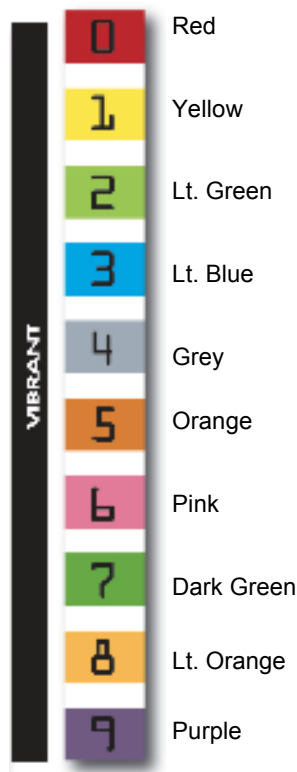

1700-T2 T10K (Standard) Label Generation 2

Description

6 Human readable characters with 7th & 8th position media Id-T2
 Vertical alpha-numeric volume serial number
 6 Characters can be any combination of A-Z or 0-9
 Helvetica Font
 Tri-Optic Vibrant color scheme
 Matte overlamine
 Barcode 3 of 9
 20 labels per sheet
 3.07"X0.65"

Numeric characters – Black on Vibrant background per chart
 Alpha characters – Specify, for example:

Tri-Optic www.tri-optic.com 6800 West 117th Avenue Broomfield, CO 80020
 Tel: 303.465.2800 Sales: 888.438.8362 Fax: 888.438.8363