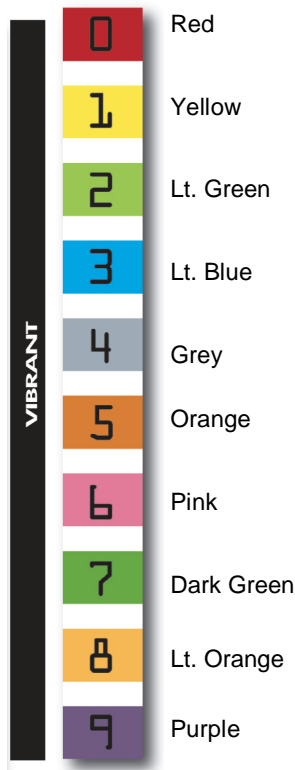

**1699-QS2**

**SAIT-2 Qualstar Libraries (With Checksum)**

**Description**

6 Human readable characters with 7<sup>th</sup> & 8<sup>th</sup> position media Identifier S2

Horizontal alpha-numeric volume serial number

6 Characters can be any combination of A-Z or 0-9

Helvetica Font

Tri-Optic Vibrant color scheme

Matte overlamine

Barcode 3 of 9

20 labels per sheet

3.07"X0.65"

Numeric characters – Black on Vibrant background per chart

Alpha characters – Specify, for example:

**Tri-Optic** [www.tri-optic.com](http://www.tri-optic.com) 6800 West 117<sup>th</sup> Avenue Broomfield, CO 80020  
 Tel: 303.465.2800 Sales: 888.438.8362 Fax: 888.438.8363