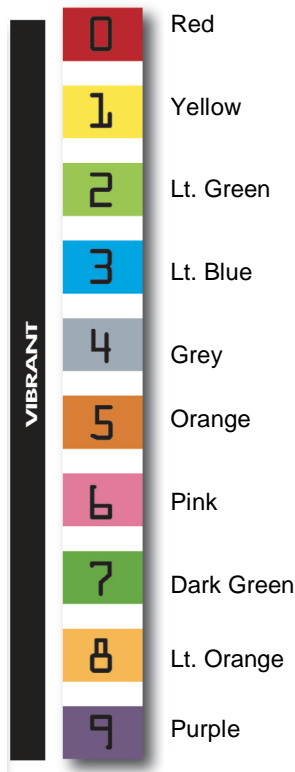

**1699-QS1**

**SAIT-1 Qualstar Libraries (With Checksum)**

**Description**

6 Human readable characters with 7<sup>th</sup> & 8<sup>th</sup> position media Identifier S1

Horizontal alpha-numeric volume serial number

6 Characters can be any combination of A-Z or 0-9

Helvetica Font

Tri-Optic Vibrant color scheme

Matte overlamine

Barcode 3 of 9

20 labels per sheet

3.07"X0.65"

Numeric characters – Black on Vibrant background per chart

Alpha characters – Specify, for example:

**Tri-Optic** [www.tri-optic.com](http://www.tri-optic.com) 6800 West 117<sup>th</sup> Avenue Broomfield, CO 80020  
 Tel: 303.465.2800 Sales: 888.438.8362 Fax: 888.438.8363