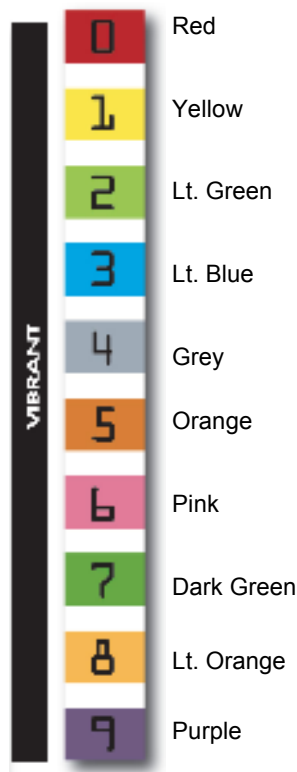

## IBM 3592 Advanced Data Label 4TB

### Worm

### Description

6 Human readable characters with 7<sup>th</sup> & 8<sup>th</sup> position media Id-JY  
 Horizontal alpha-numeric volume serial number  
 6 Characters can be any combination of A-Z or 0-9 – Helvetica Font  
 Tri-Optic Vibrant color scheme  
 Matte overlamine  
 Barcode 3 of 9  
 20 labels per sheet  
 0.47 X 3.48"

Numeric characters – Black on Vibrant background per chart  
 Alpha characters – Specify, for example:

Tri-Optic [www.tri-optic.com](http://www.tri-optic.com) 6800 West 117<sup>th</sup> Avenue Broomfield, CO 80020  
 Tel: 303.465.2800 Sales: 888.438.8362 Fax: 888.438.8363