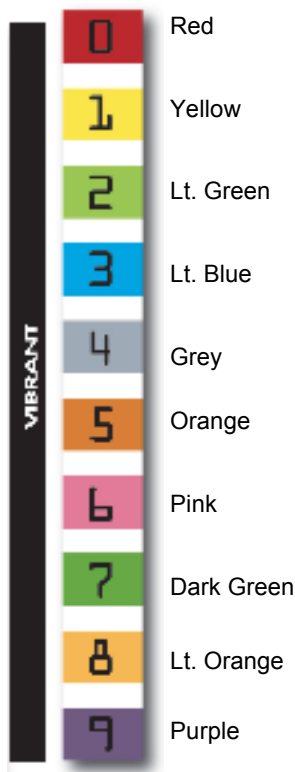

1688-3592JC

IBM 3592 Advanced Data Label 4TB

Description

6 Human readable characters with 7th & 8th position media Id-JC
Horizontal alpha-numeric volume serial number

6 Characters can be any combination of A-Z or 0-9 – Helvetica Font

Tri-Optic Vibrant color scheme

Matte overlamine

Barcode 3 of 9

20 labels per sheet

0.47 X 3.48"

Numeric characters – Black on Vibrant background per chart
Alpha characters – Specify, for example:

Tri-Optic www.tri-optic.com 6800 West 117th Avenue Broomfield, CO 80020
Tel: 303.465.2800 Sales: 888.438.8362 Fax: 888.438.8363